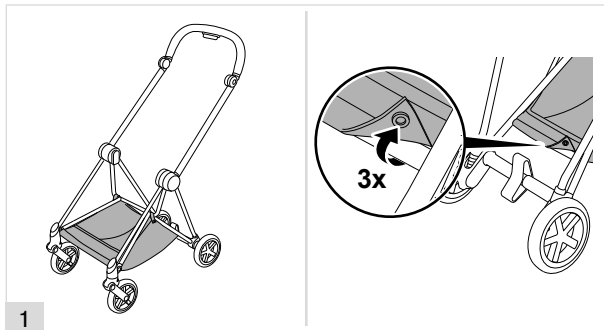

1

2

3

4

4x

AMERICAS

Columbus Trading-Partners USA Inc.
120 Royall Street, Suite 101 | Canton, MA 02021 | USA
Customer Service: 1-877-242-5676 | info.us@cybex-online.com

CANADA