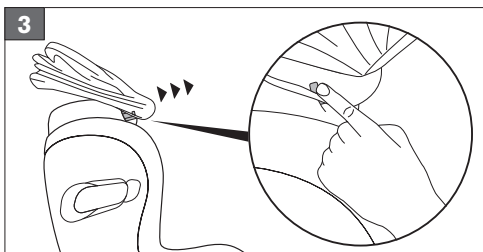

SUN CANOPY

SIRONA T i-Size

SHORT INSTRUCTIONS

ASSEMBLY

DISASSEMBLY

CYBEX GmbH | Riedingerstr. 18 | 95448 Bayreuth, Germany
www.cybex-online.com

quefairedemesdechets.fr