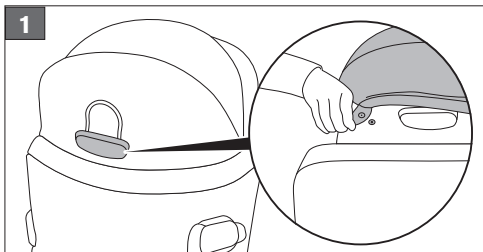

SUN CANOPY

SIRONA T i-Size

SHORT INSTRUCTIONS

ASSEMBLY

DISASSEMBLY

CYBEX GmbH | Riedingerstr. 18 | 95448 Bayreuth, Germany
www.cybex-online.com

quefairedemesdechets.fr