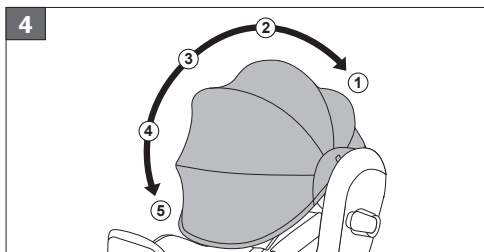

SUN CANOPY

SIRONA T i-Size

SHORT INSTRUCTIONS

ASSEMBLY

DISASSEMBLY

CYBEX GmbH | Riedingerstr. 18 | 95448 Bayreuth, Germany
www.cybex-online.com

quefairedemesdechets.fr