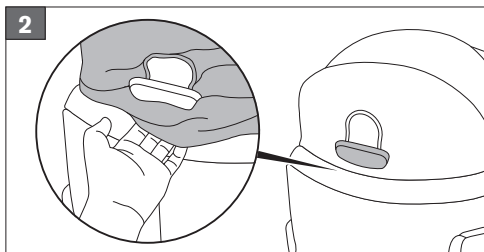

SUN CANOPY

SIRONA T i-Size

SHORT INSTRUCTIONS

ASSEMBLY

DISASSEMBLY

CYBEX GmbH | Riedingerstr. 18 | 95448 Bayreuth, Germany
www.cybex-online.com

quefairedemesdechets.fr