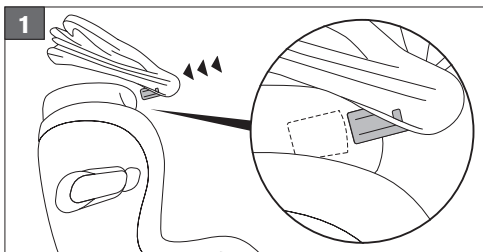

SUN CANOPY

SIRONA T i-Size

SHORT INSTRUCTIONS

ASSEMBLY

DISASSEMBLY

CYBEX GmbH | Riedingerstr. 18 | 95448 Bayreuth, Germany
www.cybex-online.com

quefairedemesdechets.fr