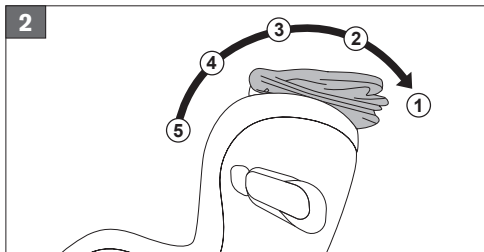

SUN CANOPY

SIRONA T i-Size

SHORT INSTRUCTIONS

ASSEMBLY

DISASSEMBLY

CYBEX GmbH | Riedingerstr. 18 | 95448 Bayreuth, Germany
www.cybex-online.com

quefairedemesdechets.fr