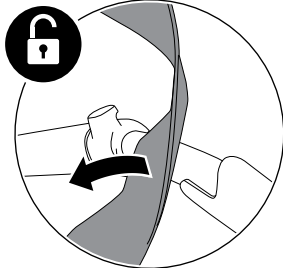

20

g

21

Distributed in Australia by:

Anstel Brands Pty Ltd,
Sunline Drive 36
3029 Truganina, Victoria
Australia
Phone: +03 8459 2750

Distributed in New Zealand by:

SignActive Limited, Level 1
2 Eden Street
1023 Auckland
New Zealand
Phone: +64 9 373 2525