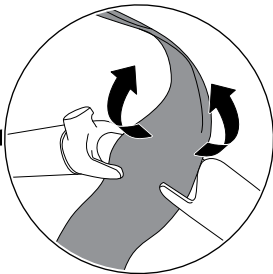

20

g

21

Distributed in Australia by:

Anstel Brands Pty Ltd,
Sunline Drive 36
3029 Truganina, Victoria
Australia
Phone: +03 8459 2750

Distributed in New Zealand by:

SignActive Limited, Level 1
2 Eden Street
1023 Auckland
New Zealand
Phone: +64 9 373 2525