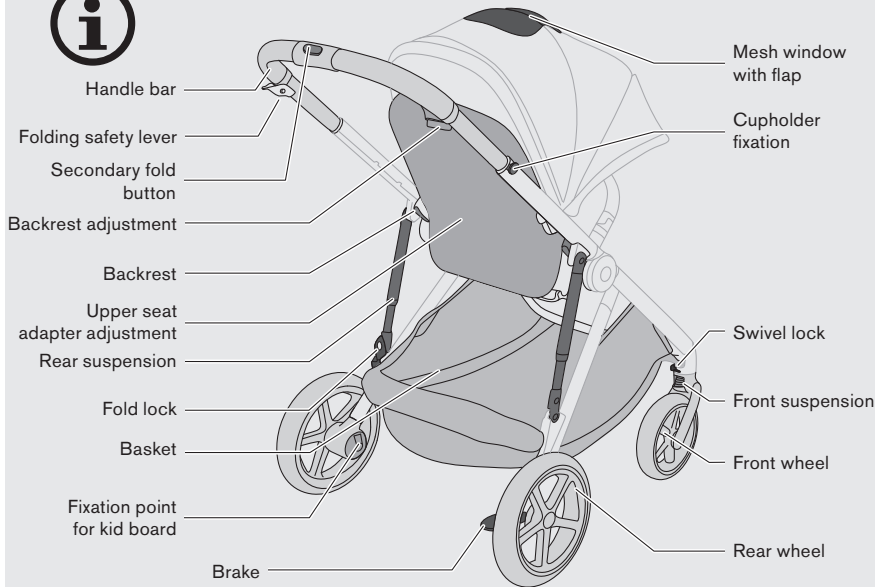

 **cybex**
GOLD

GAZELLE S

	Stroller overview	4
	Configurations	18
	Tutorial video	21
	Preparing the stroller	22
	Adjusting the seat adapters	27
	Preparing the shopping basket	29
	Using the XXL sun canopy	32
	Using the bumper bar	34
	Using the brake	35
	Adjusting the handle bar	35
	Adjusting the seat position	36
	Adjusting the leg rest	37

	Using the harness system	38
	Folding	42
	Free-standing position	45
	Using the swivel locks	45
	Removing the wheels	46
	Using the raincover	47
	Attaching the infant car seat MONO	49
	Attaching the infant car seat DUO	52
	Attaching the carry cot MONO	57
	Attaching the carry cot DUO	58
	Attaching the soft carry cot	62
	Removing the fabric	63