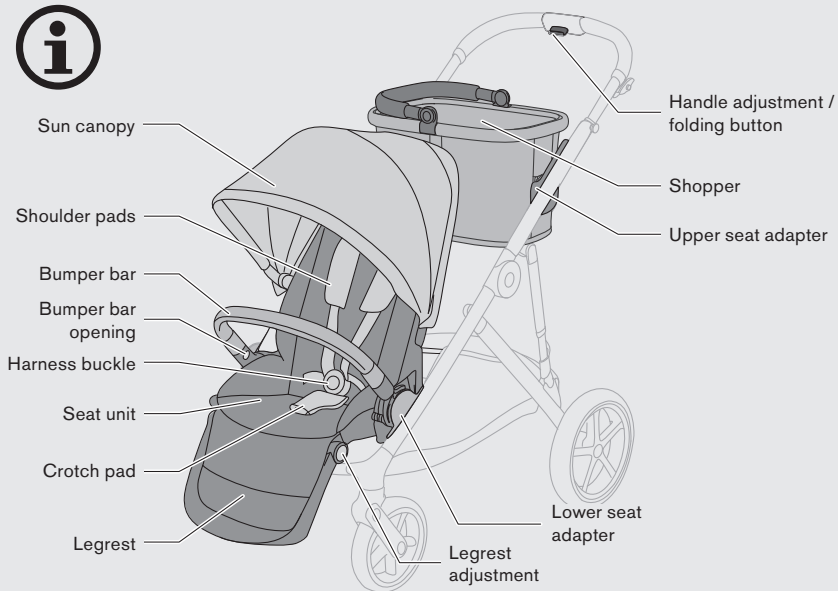

 **cybex**
GOLD

GAZELLE S

	Stroller overview	4
	Configurations	18
	Tutorial video	21
	Preparing the stroller	22
	Adjusting the seat adapters	27
	Preparing the shopping basket	29
	Using the XXL sun canopy	32
	Using the bumper bar	34
	Using the brake	35
	Adjusting the handle bar	35
	Adjusting the seat position	36
	Adjusting the leg rest	37

	Using the harness system	38
	Folding	42
	Free-standing position	45
	Using the swivel locks	45
	Removing the wheels	46
	Using the raincover	47
	Attaching the infant car seat MONO	49
	Attaching the infant car seat DUO	52
	Attaching the carry cot MONO	57
	Attaching the carry cot DUO	58
	Attaching the soft carry cot	62
	Removing the fabric	63