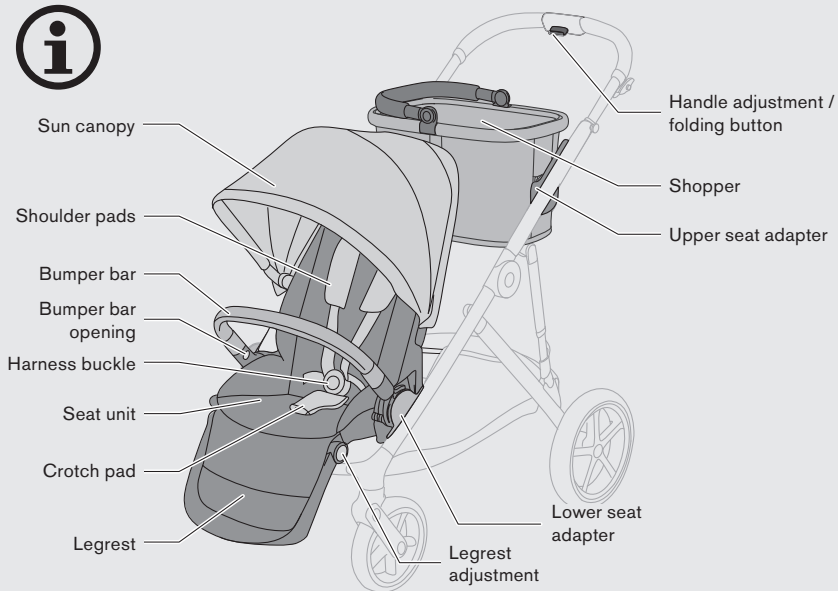

 **cybex**
GOLD

GAZELLE S

	Stroller overview	4
	Configurations	18
	Tutorial video	21
	Preparing the stroller	22
	Adjusting the seat adapters	27
	Preparing the shopping basket	29
	Using the XXL sun canopy	32
	Using the bumper bar	34
	Using the brake	35
	Adjusting the handle bar	35
	Adjusting the seat position	36
	Adjusting the leg rest	37

	Using the harness system	38
	Folding	41
	Free-standing position	44
	Using the swivel locks	44
	Removing the wheels	45
	Using the raincover	45
	Attaching the infant car seat MONO	47
	Attaching the infant car seat DUO	50
	Attaching the carry cot MONO	55
	Attaching the carry cot DUO	56
	Attaching the cup holder	60
	Removing the fabric	61