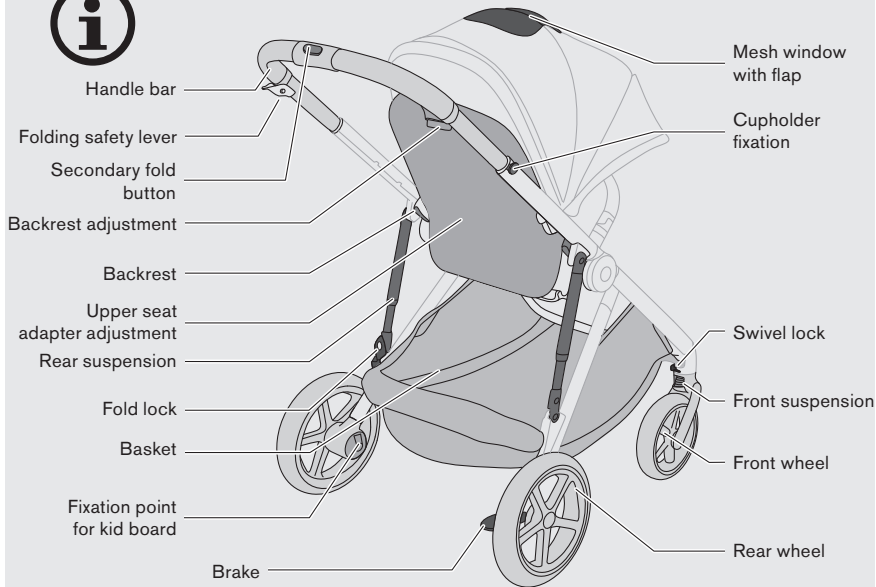

 **cybex**
GOLD

GAZELLE S

	Stroller overview	4
	Configurations	18
	Tutorial video	21
	Preparing the stroller	22
	Adjusting the seat adapters	27
	Preparing the shopping basket	29
	Using the XXL sun canopy	32
	Using the bumper bar	34
	Using the brake	35
	Adjusting the handle bar	35
	Adjusting the seat position	36
	Adjusting the leg rest	37

	Using the harness system	38
	Folding	41
	Free-standing position	44
	Using the swivel locks	44
	Removing the wheels	45
	Using the raincover	45
	Attaching the infant car seat MONO	47
	Attaching the infant car seat DUO	50
	Attaching the carry cot MONO	55
	Attaching the carry cot DUO	56
	Attaching the cup holder	60
	Removing the fabric	61