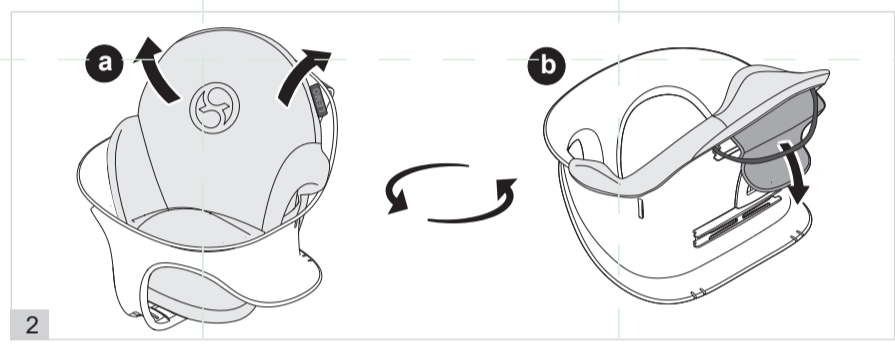

**LEMO
COMFORT INLAY
COUSSIN CONFORT**

www.cybex-online.com
for all tomorrow's people

SN LABEL

EUROPE AND ASIA
CYBEX GmbH
Friedingerstraße 18
95448 Bayreuth
Germany
+49 (0) 921-78 511-0
info@cybex-online.com