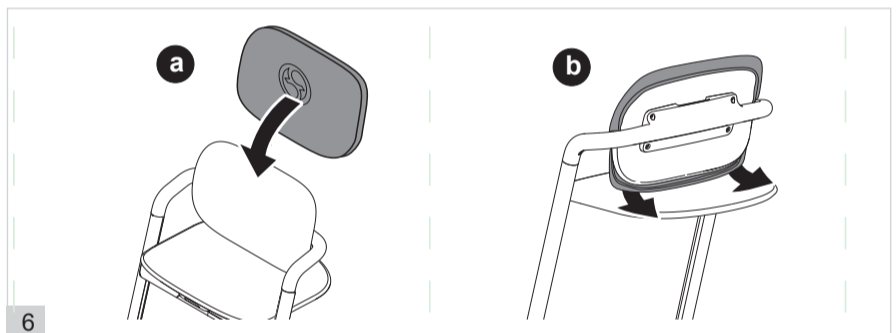

**LEMO
COMFORT INLAY
COUSSIN CONFORT**

www.cybex-online.com
for all tomorrow's people

SN LABEL

EUROPE AND ASIA
CYBEX GmbH
Friedingerstraße 18
95448 Bayreuth
Germany
+49 (0) 921-78 511-0
info@cybex-online.com