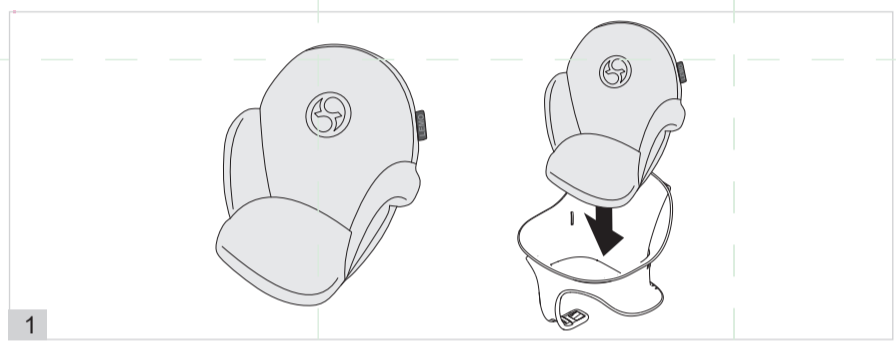

**LEMO
COMFORT INLAY
COUSSIN CONFORT**

www.cybex-online.com
for all tomorrow's people

SN LABEL

EUROPE AND ASIA
CYBEX GmbH
Friedingerstraße 18
95448 Bayreuth
Germany
+49 (0) 921-78 511-0
info@cybex-online.com