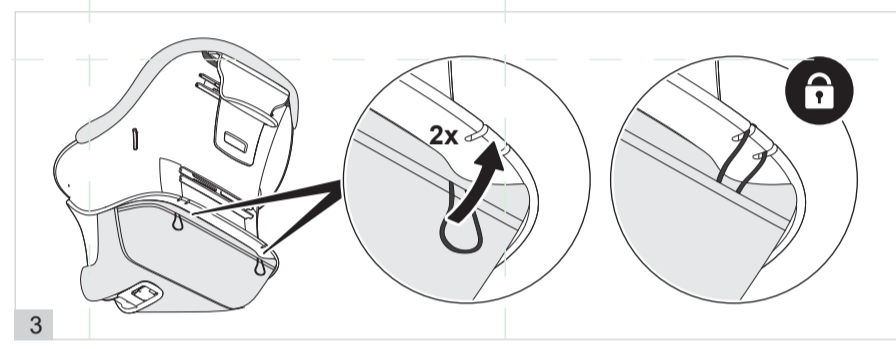

**LEMO
COMFORT INLAY
COUSSIN CONFORT**

www.cybex-online.com
for all tomorrow's people

SN LABEL

EUROPE AND ASIA
CYBEX GmbH
Friedingerstraße 18
95448 Bayreuth
Germany
+49 (0) 921-78 511-0
info@cybex-online.com