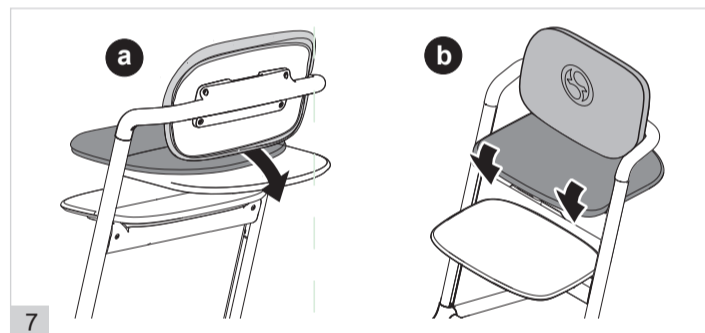

**LEMO
COMFORT INLAY
COUSSIN CONFORT**

www.cybex-online.com
for all tomorrow's people

SN LABEL

EUROPE AND ASIA
CYBEX GmbH
Friedingerstraße 18
95448 Bayreuth
Germany
+49 (0) 921-78 511-0
info@cybex-online.com